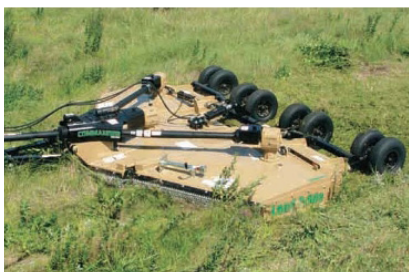

ROTARY CUTTERS

There are three series in the line of Land Pride rotary cutters to meet your specific needs. Models include the 4-6 foot range, the tough medium duty 5-7 ft range and the rugged heavy-duty 5-10 foot range.

PARALLEL ARM CUTTERS

The RCP2660 and RCPM2660 Hydraulic Parallel Arm Rotary Cutters provide excellent cutting performances on ditch banks and other sloping areas adjacent to right-of-ways, lakes, ponds and streams.

ROTARY TILLERS

The RTR12 Reverse-Till Rotary Tillers till soil for seedbed and planting preparation with uses and applications in landscaping, gardens, and residential areas.

PTO POWERED RAKES

The PR16 Series Powered Rakes are designed and built by Land Pride to be multi-functional seed bed or soil surface preparation tools for landscapers and turf care professionals.

GROWING MOWERS

The Land Pride FDR16 Rear Discharge Grooming Mowers are designed and built with the homeowner in mind, to provide high productivity and excellent cutting quality on well maintained lawn and turf surfaces.