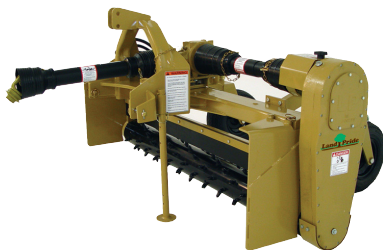

ROTARY CUTTERS

There are three series in the line of Land Pride rotary cutters to meet your specific needs. Models include the 4-6 foot range, the tough medium duty 5-7 ft range and the rugged heavy-duty 5-10 foot range.

PARALLEL ARM CUTTERS

The RCP2660 and RCPM2660 Hydraulic Parallel Arm Rotary Cutters provide excellent cutting performances on ditch banks and other sloping areas adjacent to right-of-ways, lakes, ponds and streams.

ROTARY TILLERS

The RTR12 Reverse-Till Rotary Tillers till soil for seedbed and planting preparation with uses and applications in landscaping, gardens, and residential areas.

PTO POWERED RAKES

The PR16 Series Powered Rakes are designed and built by Land Pride to be multi-functional seed bed or soil surface preparation tools for landscapers and turf care professionals.

GROWING MOWERS

The Land Pride FDR16 Rear Discharge Grooming Mowers are designed and built with the homeowner in mind, to provide high productivity and excellent cutting quality on well maintained lawn and turf surfaces.