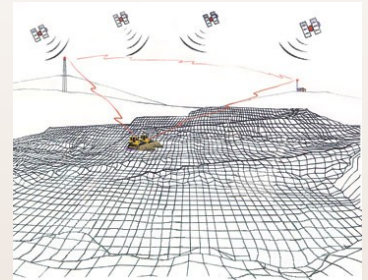

Kelly Tractor

“Your CAT Machine Control and Guidance dealer of South Florida”

Landfills face significant challenges trying to keep maximum compaction levels as well as keeping those grades and slopes throughout the landfill. Conventional surveying in these harsh conditions can be costly and often a hardship for the surveyors as well as the site management team. Caterpillar has a product that can help you address all these concerns and many more. That product is called CAES and it stands for *Computer Aided Earthmoving System*.

What can this system do? CAES helps the landfill industry conserve airspace.

- For a landfill compactor, each time the wheel travels over a surface, the CAES screen changes color to acknowledge the compaction pass. CAES indicates finished areas. The operator achieves maximum effective compaction, by making only the necessary number of passes.
- Track-type tractors in landfills benefit from CAES because it indicates lift thickness of cover material and trash.

Does this system have reporting capabilities to the site office? CAES reports information wirelessly to the office computers through its innovative software suite. Additionally, CAES permits the recording of site specific storage areas such as hazardous waste, medical, industrial, organic, and other materials which require special handling or a record of their placement. All of this information is monitored and managed in the landfill office with CAES Office Software. CAES also records productivity through the mrtmanager software and show in a screen what the operators are doing on the site with a delay of less than 1 minute from real time as well as many other features.