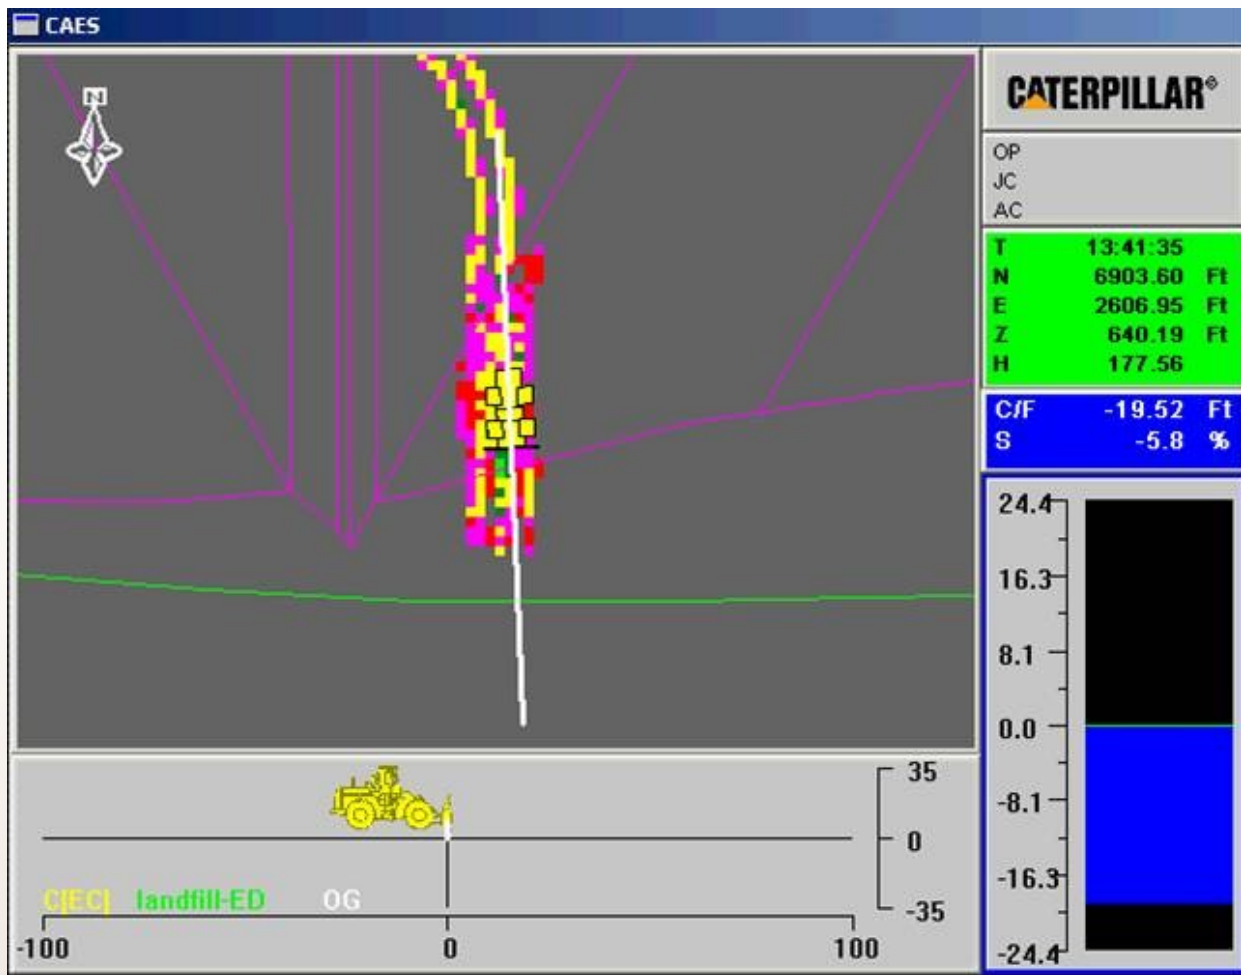

“Bringing all the information you need inside the cab.”

Miami

8255 NW 58th Street
Miami FL 33166 USA
(305) 592-5360 ext. 1151

Davie

2801 Reese Road
Davie FL 33314
(954) 581-8181

West Palm Beach

5460 Okeechobee Boulevard
West Palm Beach FL 33417
(561) 683-1231

Clewiston

801 East Sugarland Highway
Clewiston FL 33440
(863) 983-8177

Ft. Myers

9651 Kelly Tractor Drive
Ft. Myers FL 33905
(239) 693-9233